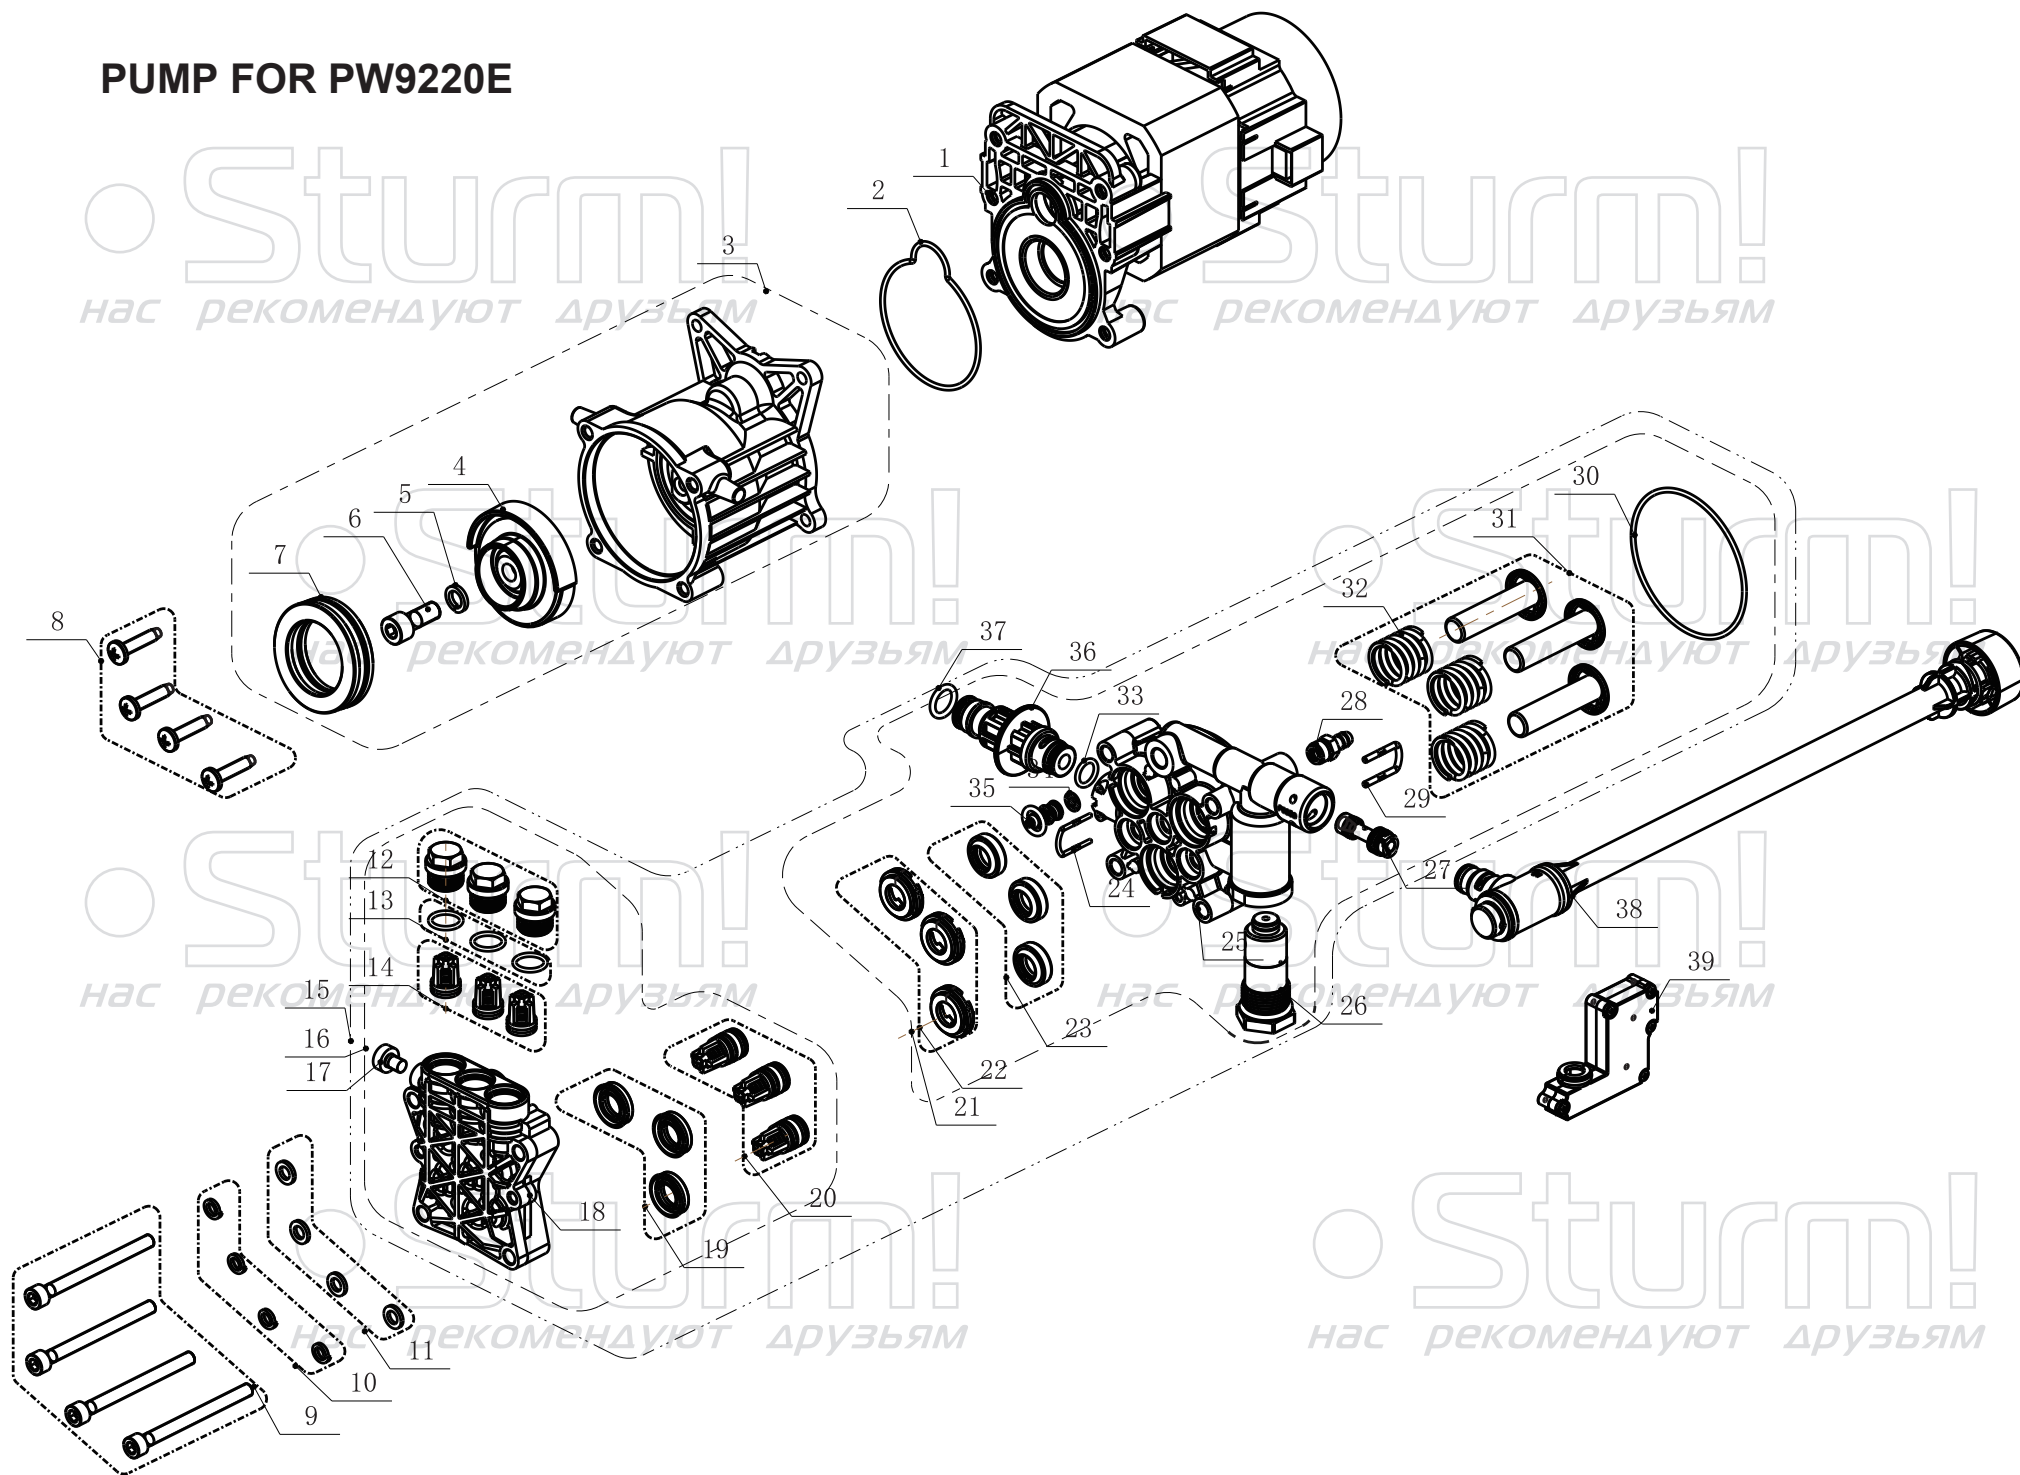

PUMP FOR PW9220E

PUMP FOR PW9220E

NO.	DESCRIPTION	SPEC	NO.	DESCRIPTION	SPEC
1	MOTOR	HC9650-31122	21	YLP0850-PISTON-GUIDER-2003-ASSY	
2	YLJ08-PEACH-SHAPE-RING		22	YLP08-WATER-SEAL-SUPPORT-NEW-2	
3	YLY08-GEAR-BOX-22-ASSY		23	PISTON-SEAL	20-12-5
4	76-DEGREEM08-WOBBLE-DISC		24	YLP11-U-PIN	
5	SPRING-WASHER	D8	25	PISTON-GUIDER	YLP0850
6	bolt	M8X20	26	YLPT-FD-BYPASS-VALVE-17-ASSY	
7	THRUST-BALL-BEARING	51107A	27	VENTURI-TUBE-READY-ASSY-19007	
8	SCREW	5X25	28	YLQ10S-SUCTION-NIPPLE-ASSY	
9	bolt	M6X70	29	U-PIN2	6-24_5-13
10	SPRING-WASHER	D6	30	O-RING	70X2-70HS
11	SMALL-PLAIN-WASHER	D6	31	YLP08-PISTON-ASSY	
12	YLP03-CHECK-VALVE-NUT-LV		32	YLP08-PISTON-SPRING	
13	O-RING	12_5X1_8-80-85HS	33	O-RING	
14	YLP03-OUTLET-CHECK-VALVE-ASSY		34	YLP01-CONE-SPRING-BASE	
15	YLP0850-PUMP-03-ASSY		35	YLP08-CHIEF-VALVE-ASSY	
16	YLP08-CYLINDER-HEAD-17001-ASSY		36	YLQ5740C-INLET-PIPE	
17	screw	M6X8	37	O-RING	
18	YLP08-CYLINDER-HEAD-HC96		38	5740-QK-CONNECTOR-LANCE	
19	Y-SEA RING		39	YLP08-MICROSW-BOX ASSY	
20	YLP08-INLET-VALVE-ASSY				

PW9220E-ex-RU20200924