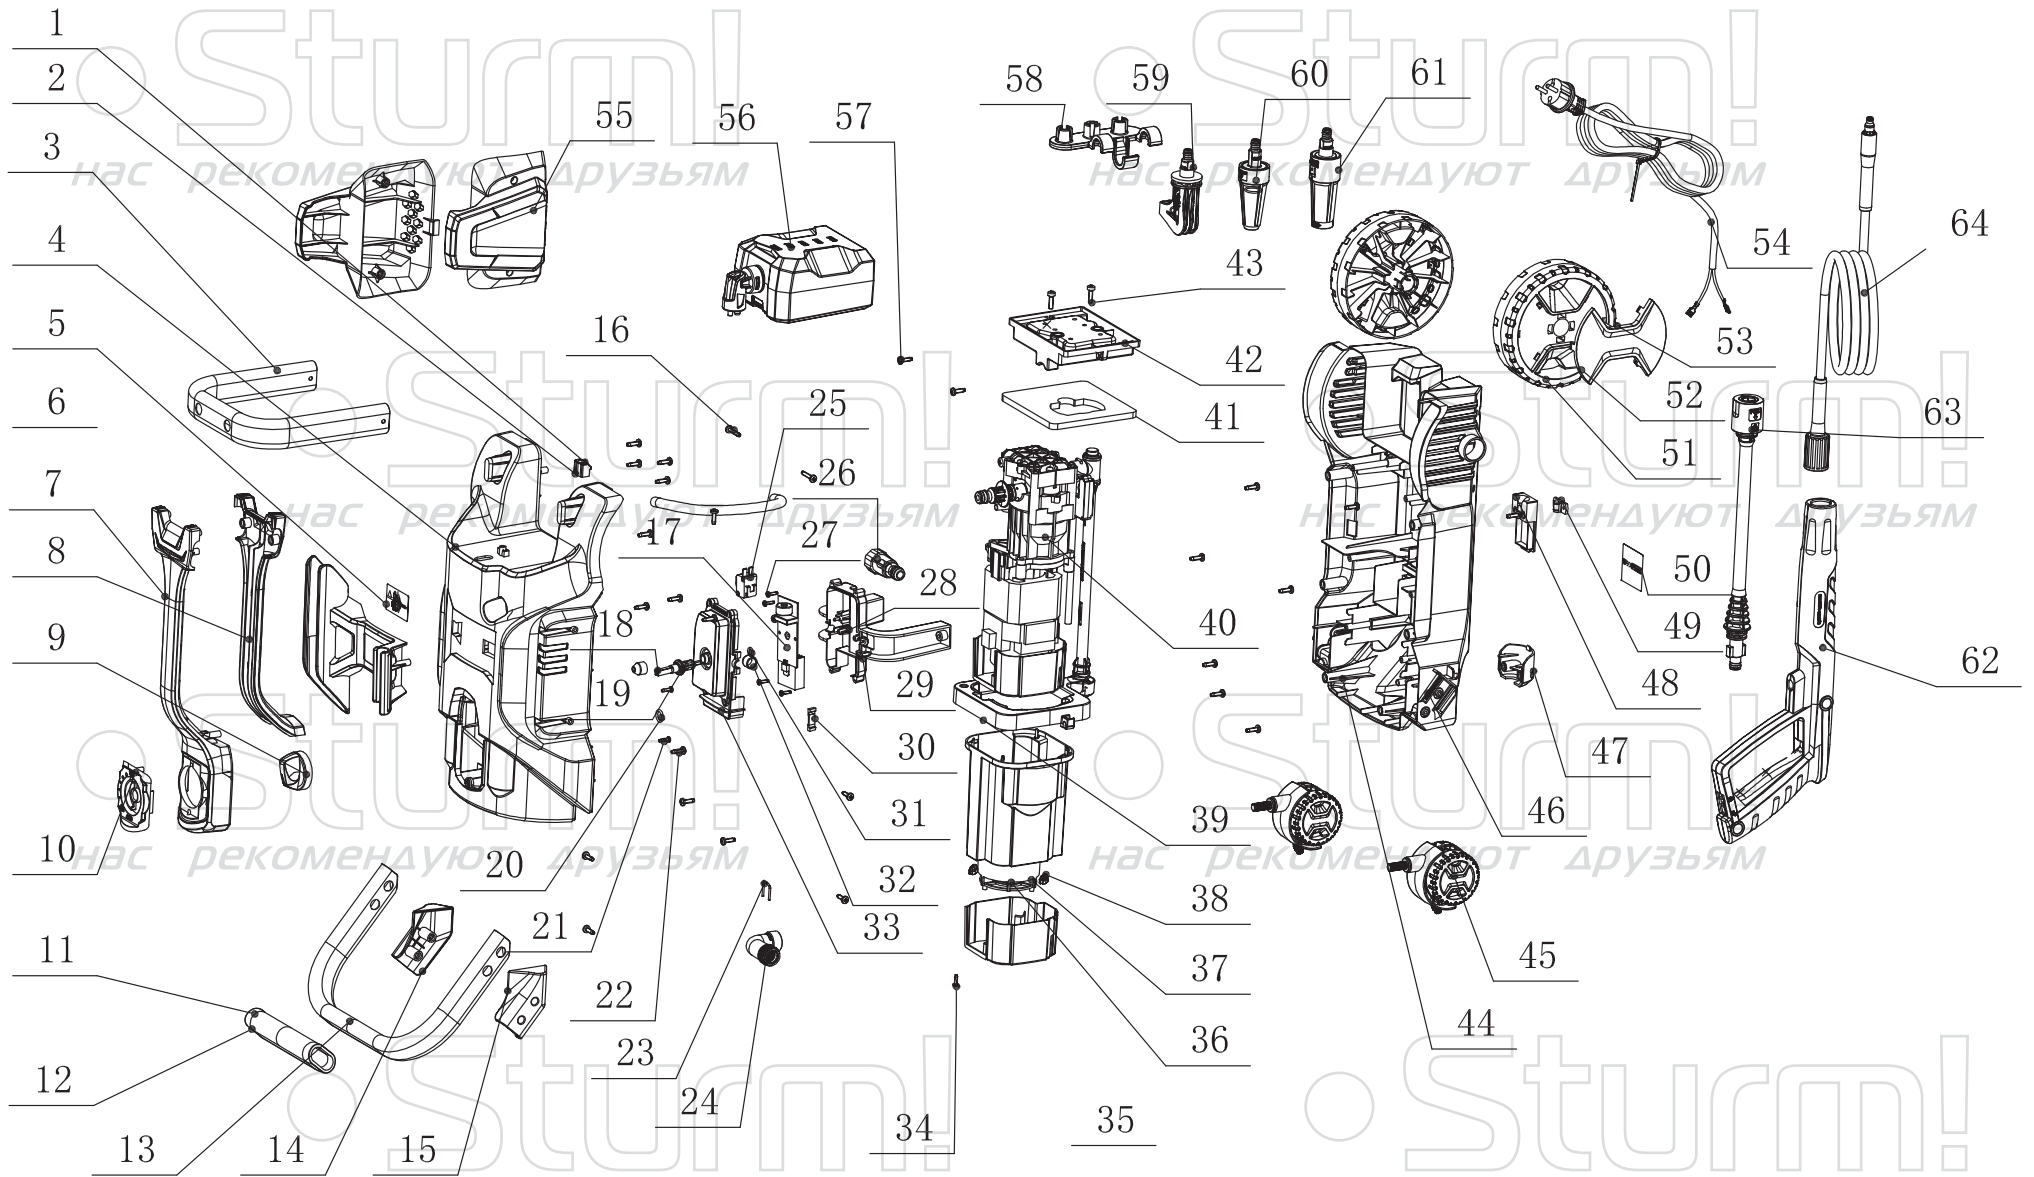

PW9220E

нас рекомендуют друзья

нас рекомендуют друзья

PW9220E

NO.	DESCRIPTION	NO.	DESCRIPTION
1	TOP COVER KIT	33	SWITCH COVER FOR SPEED ADJUST
2	CLEANING BOTTLE HOOK	34	SCREW
3	METAL TUBE (BEHIND)	35	YLQ5740CT WIND CAP
4	TOP COVER	36	YLQ5740CT MOTOR & PUMP ASS'Y
5	WARNING LABEL	37	FAN COVER
6	GUN HOLDER	38	WATER PROOF
7	HANDLE CAP	39	CLAPBOARD
8	HANDLE BASE	40	MOTOR & PUMP KIT
9	ROTARY KNOB	41	FRONT FILTER SCREEN FOR FAN COVER
10	DECORATIVE PANEL	42	PUMP BASE
11	METAL TUBE KIT (FRONT)	43	SCREW
12	EVA HANDLE SLEEVE	44	BASE
13	METAL TUBE (FRONT)	45	UNIVERSAL WHEEL KIT
14	FIXED PLATE FOR LEFT METAL TUBE	46	BASE
15	FIXED PLATE FOR RIGHT METAL TUBE	47	QUCIK CONNECTOR COVERPLATE
16	SCREW	48	CABLE PLATE
17	STEPLESS SPEED REGULATING PLATE	49	CABLE PLATE/NEW
18	ADJUSTABLE SPEED SWITCH BOX ASS'Y	50	RATING LABEL
19	LEVER FOR SPEED ADJUST	51	WHEEL KIT
20	O-RING	52	WHEEL
21	SCREW	53	WHEEL COVER
22	SCREW	54	POWER CABLE & PLUG
23	U PIN	55	PIPE HOOK
24	INLET ELBOW	56	CLEANING BOTTLE KIT
25	SWITCH	57	SCREW
26	INLET WATER NUT ASS'Y	58	NOZZLE HOLDER
27	SCREW	59	QUCIK FAN-SHAPED BENT NOZZLE KIT
28	SWITCH BOX FOR SPEED ADJUST	60	QUCIK TURBO LANCE KIT
29	SCREW	61	QUCIK FAN-SHAPED NOZZLE KIT
30	LOADING SPRING PLATE	62	YLQ10 GUN
31	O-RING	63	SPRAY LANCE KIT
32	WATER PROOF CAP	64	PRESSURE HOSE